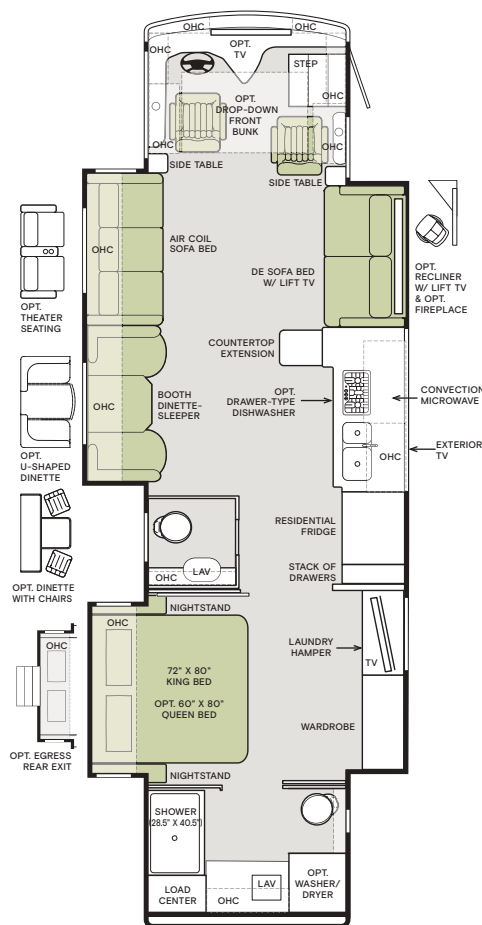

Floor Plans and Specifications

FLOOR PLAN	Overall Length (approx.)¹	Wheel Base²	Overall Width¹	Overall Height³	Interior Height	Interior Width	Square Footage (approx.)⁴	Basement Storage (cubic feet, approx.)⁵	GAWR-Front (pounds)	GAWR-Tag Axle (pounds)	GAWR-Rear (pounds)	GVWR (pounds)	Maximum Trailer Weight (pounds)⁵	Hitch Rating (pounds)	GCWR (pounds)
35 CH	37' 9"	222"	13' 3"	14"	83"	96"	375	131	15,660	-	24,000	39,660	10,000	10,000	49,660
37 BH	38' 2"	234"	13' 3"	14"	83"	96"	375	162	15,660	-	24,000	39,660	10,000	10,000	49,660
40 IH	41' 4"	266"	13' 3"	14"	83"	96"	405	232	15,660	-	24,000	39,660	10,000	10,000	49,660
44 OH	45'	310"	13' 3"	14"	83"	96"	440	232	15,660	10,000	24,000	45,660	10,000	10,000	55,660

¹ The approximated coach width and length does not include side-view mirrors and rear ladders.

² On tag axle coaches, measurement is taken from the center of the steer axle to the centerline between the drive and tag axle.

³ 37 BH's overall height increased from 12' 7" to 13' 3" due to new XSH Chassis.

⁵ Maximum trailer weight is dependent on the loading and towing variables which include the GVWR, GAWR, and GCWR, as well as adequate trailer brakes.

37 BH

If optional furniture combinations are selected, window locations may vary from diagram shown. All options may not be available in every model. Because of progressive improvements and specifications, standard and optional equipment are subject to change without notice or obligation. For a complete and up-to-date list of available options and specifications, visit tiffinmotorhomes.com.