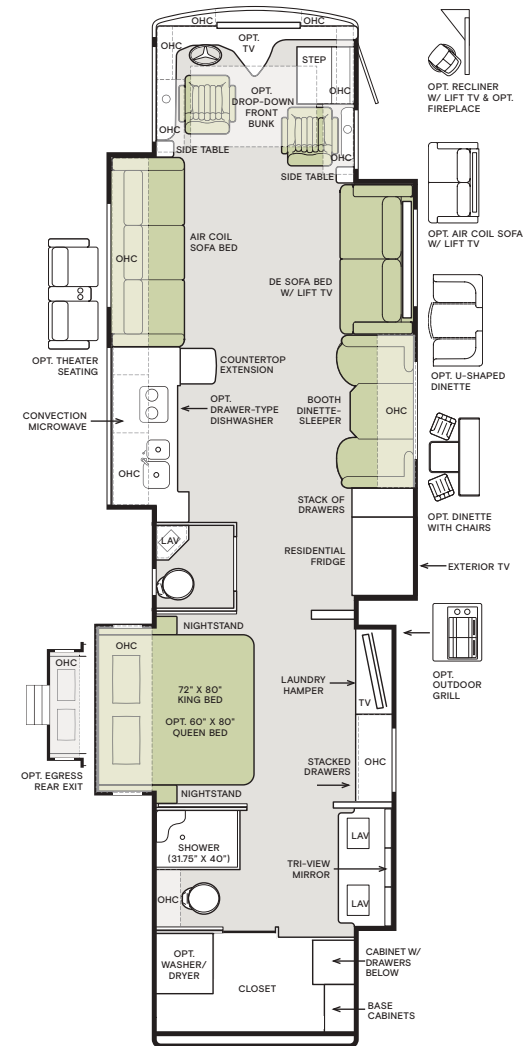

44 OH

If optional furniture combinations are selected, window locations may vary from diagram shown. All options may not be available in every model. Because of progressive improvements and specifications, standard and optional equipment are subject to change without notice or obligation. For a complete and up-to-date list of available options and specifications, visit tiffinmotorhomes.com.