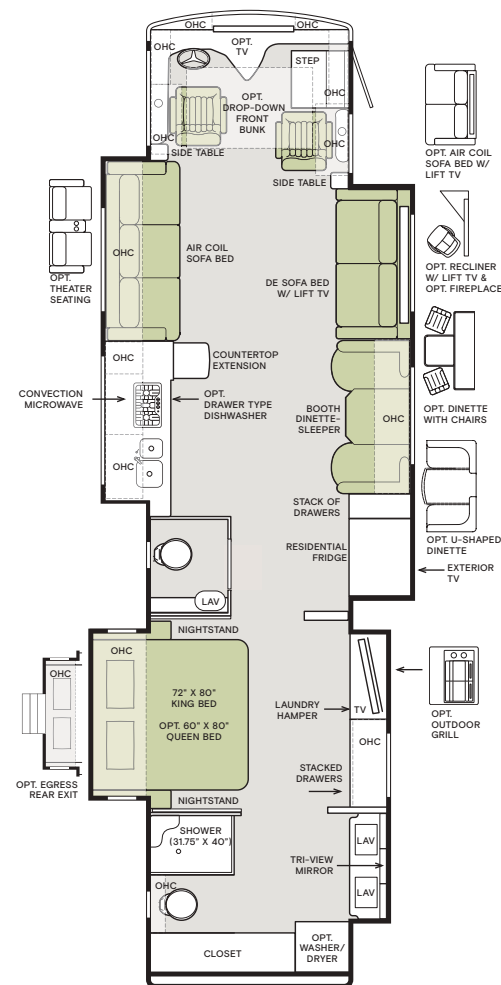

Floor Plans and Specifications

FLOOR PLAN	Overall Length (approx.)¹	Wheel Base²	Overall Width¹	Overall Height³	Interior Height	Interior Width	Square Footage (approx.)⁴	Basement Storage (cubic feet, approx.)⁵	GAWR-Front (pounds)	GAWR-Tag Axle (pounds)	GAWR-Rear (pounds)	GVWR (pounds)	Maximum Trailer Weight (pounds)⁵	Hitch Rating (pounds)	GCWR (pounds)
35 CH	37' 9"	222"	13' 3"	14"	83"	96"	375	131	15,660	-	24,000	39,660	10,000	10,000	49,660
37 BH	38' 2"	234"	13' 3"	14"	83"	96"	375	162	15,660	-	24,000	39,660	10,000	10,000	49,660
40 IH	41' 4"	266"	13' 3"	14"	83"	96"	405	232	15,660	-	24,000	39,660	10,000	10,000	49,660
44 OH	45'	310"	13' 3"	14"	83"	96"	440	232	15,660	10,000	24,000	45,660	10,000	10,000	55,660

¹ The approximated coach width and length does not include side-view mirrors and rear ladders.

² On tag axle coaches, measurement is taken from the center of the steer axle to the centerline between the drive and tag axle.

³ 37 BH's overall height increased from 12' 7" to 13' 3" due to new XSH Chassis.

⁵ Maximum trailer weight is dependent on the loading and towing variables which include the GVWR, GAWR, and GCWR, as well as adequate trailer brakes.

40 IH

If optional furniture combinations are selected, window locations may vary from diagram shown. All options may not be available in every model. Because of progressive improvements and specifications, standard and optional equipment are subject to change without notice or obligation. For a complete and up-to-date list of available options and specifications, visit tiffinmotorhomes.com.