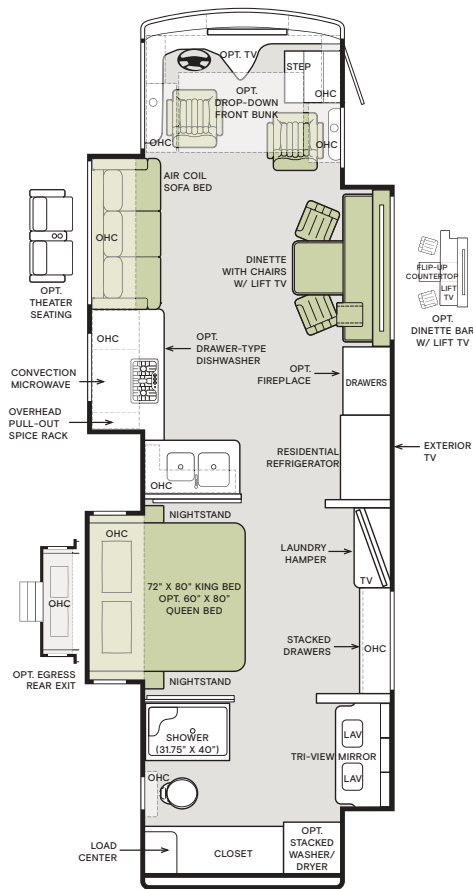

Floor Plans and Specifications

FLOOR PLAN	Overall Length (approx.)¹	Wheel Base²	Overall Width¹	Overall Height³	Interior Height	Interior Width	Square Footage (approx.)⁴	Basement Storage (cubic feet, approx.)⁵	GAWR-Front (pounds)	GAWR-Tag Axle (pounds)	GAWR-Rear (pounds)	GVWR (pounds)	Maximum Trailer Weight (pounds)⁵	Hitch Rating (pounds)	GCWR (pounds)
35 CH	37' 9"	222"	13' 3"	14"	83"	96"	375	131	15,660	-	24,000	39,660	10,000	10,000	49,660
37 BH	38' 2"	234"	13' 3"	14"	83"	96"	375	162	15,660	-	24,000	39,660	10,000	10,000	49,660
40 IH	41' 4"	266"	13' 3"	14"	83"	96"	405	232	15,660	-	24,000	39,660	10,000	10,000	49,660
44 OH	45'	310"	13' 3"	14"	83"	96"	440	232	15,660	10,000	24,000	45,660	10,000	10,000	55,660

¹ The approximated coach width and length does not include side-view mirrors and rear ladders.

² On tag axle coaches, measurement is taken from the center of the steer axle to the centerline between the drive and tag axle.

³ 37 BH's overall height increased from 12' 7" to 13' 3" due to new XSH Chassis.

⁵ Maximum trailer weight is dependent on the loading and towing variables which include the GVWR, GAWR, and GCWR, as well as adequate trailer brakes.

35 CH